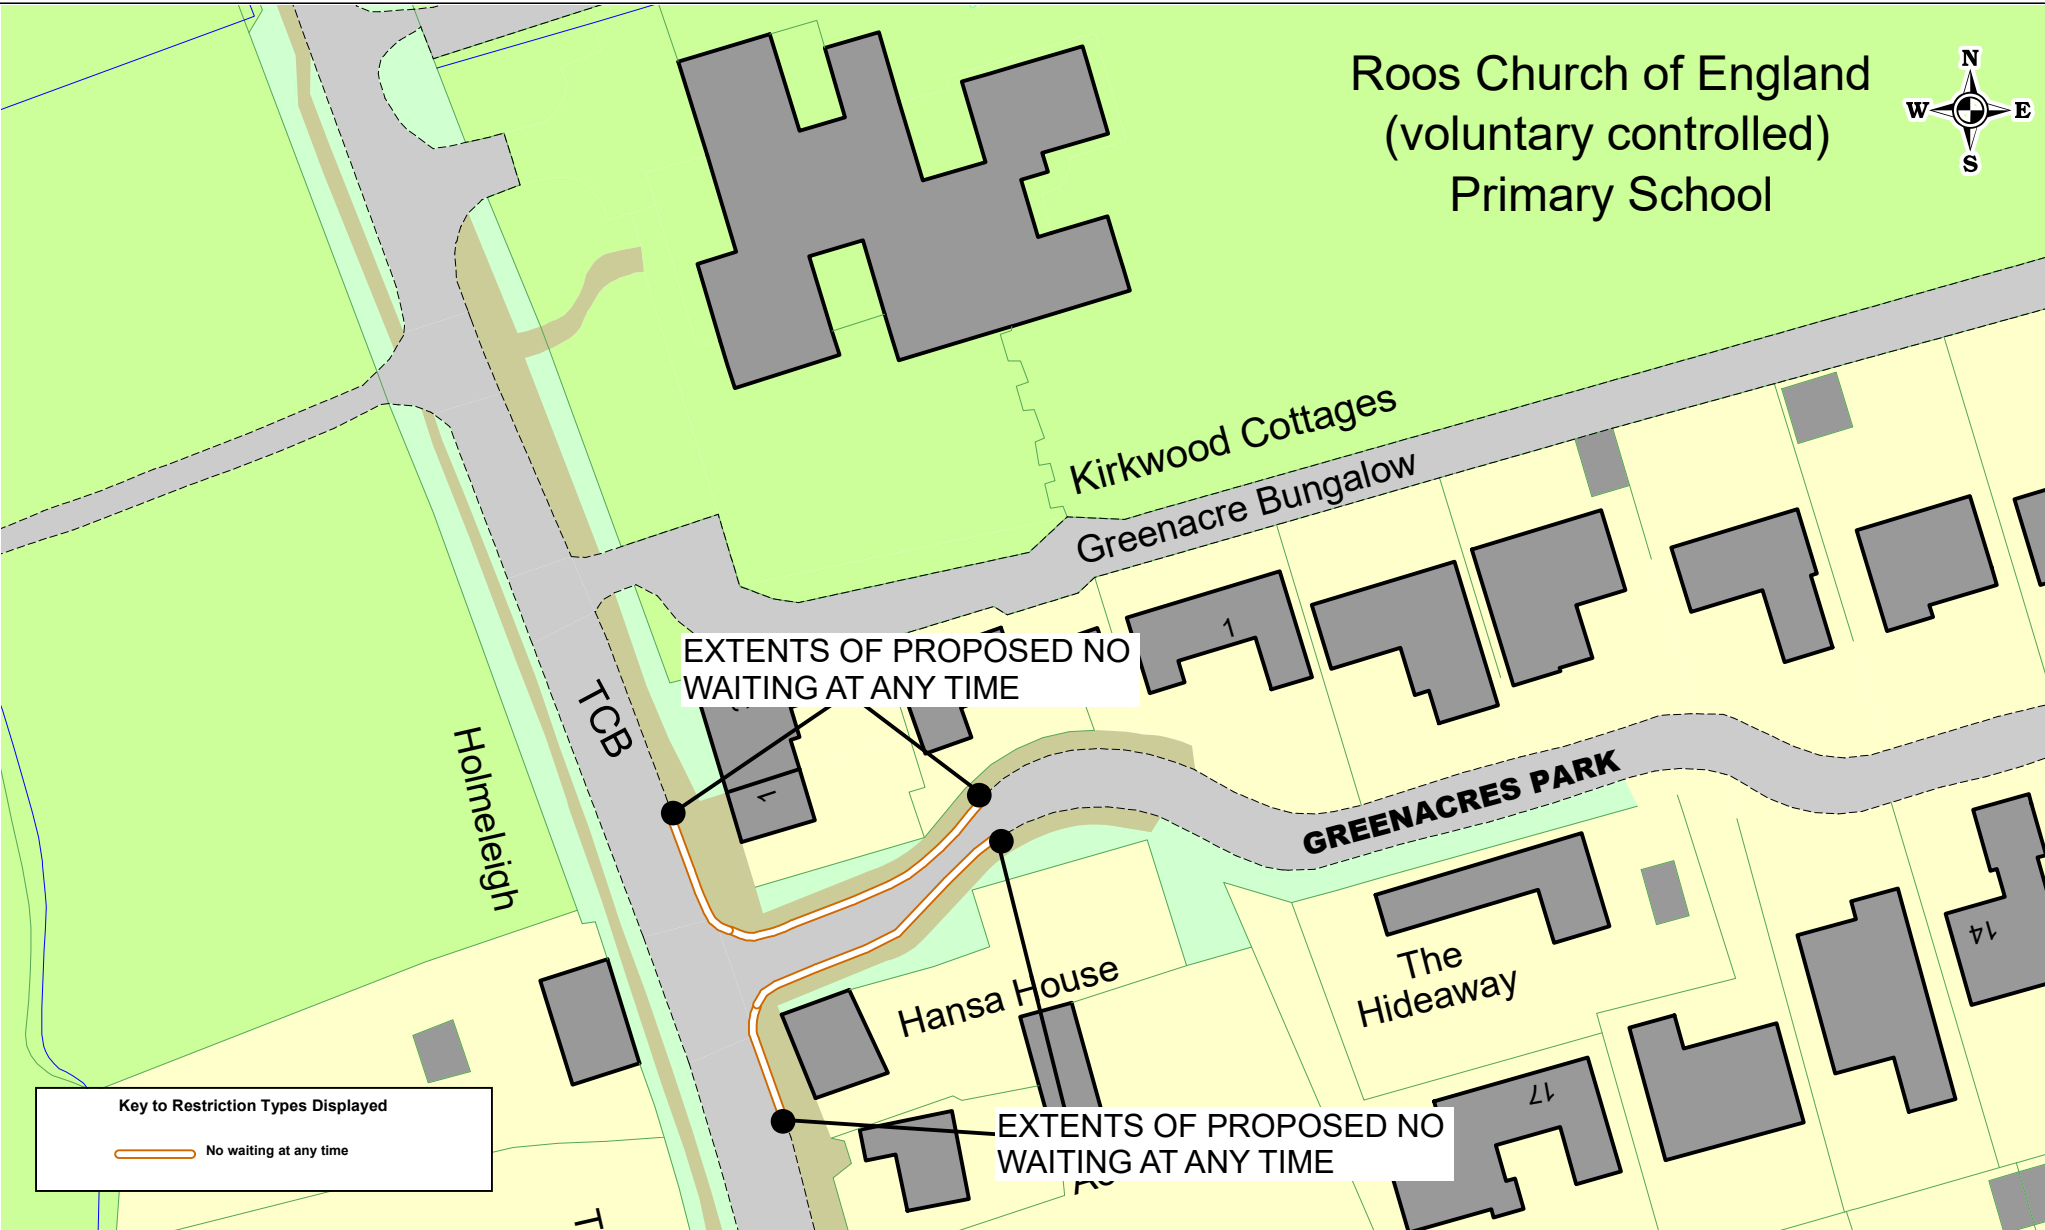

Roos Church of England
(voluntary controlled)
Primary School

EXTENTS OF PROPOSED NO WAITING AT ANY TIME

EXTENTS OF PROPOSED NO WAITING AT ANY TIME

Key to Restriction Types Displayed

 No waiting at any time

Scheme
GREENACRES PARK & MAIN STREET - ROOS
ILLUSTRATIVE DRAWING
Title
PROPOSED NO WAITING AT ANY TIME RESTRICTIONS

This map is reproduced from Ordnance Survey material with the permission of Ordnance Survey on behalf of Her Majesty's Stationery Office Crown Copyright 2019. Unauthorised reproduction infringes Crown copyright and may lead to prosecution or civil proceedings. Crown Copyright and database right 2019. Ordnance Survey 100023383. East Riding of Yorkshire Council.

Scale	Date	Drawn	Approved	Dwg.No
NTS	28/07/20	DF	LD	CE/TP/063A