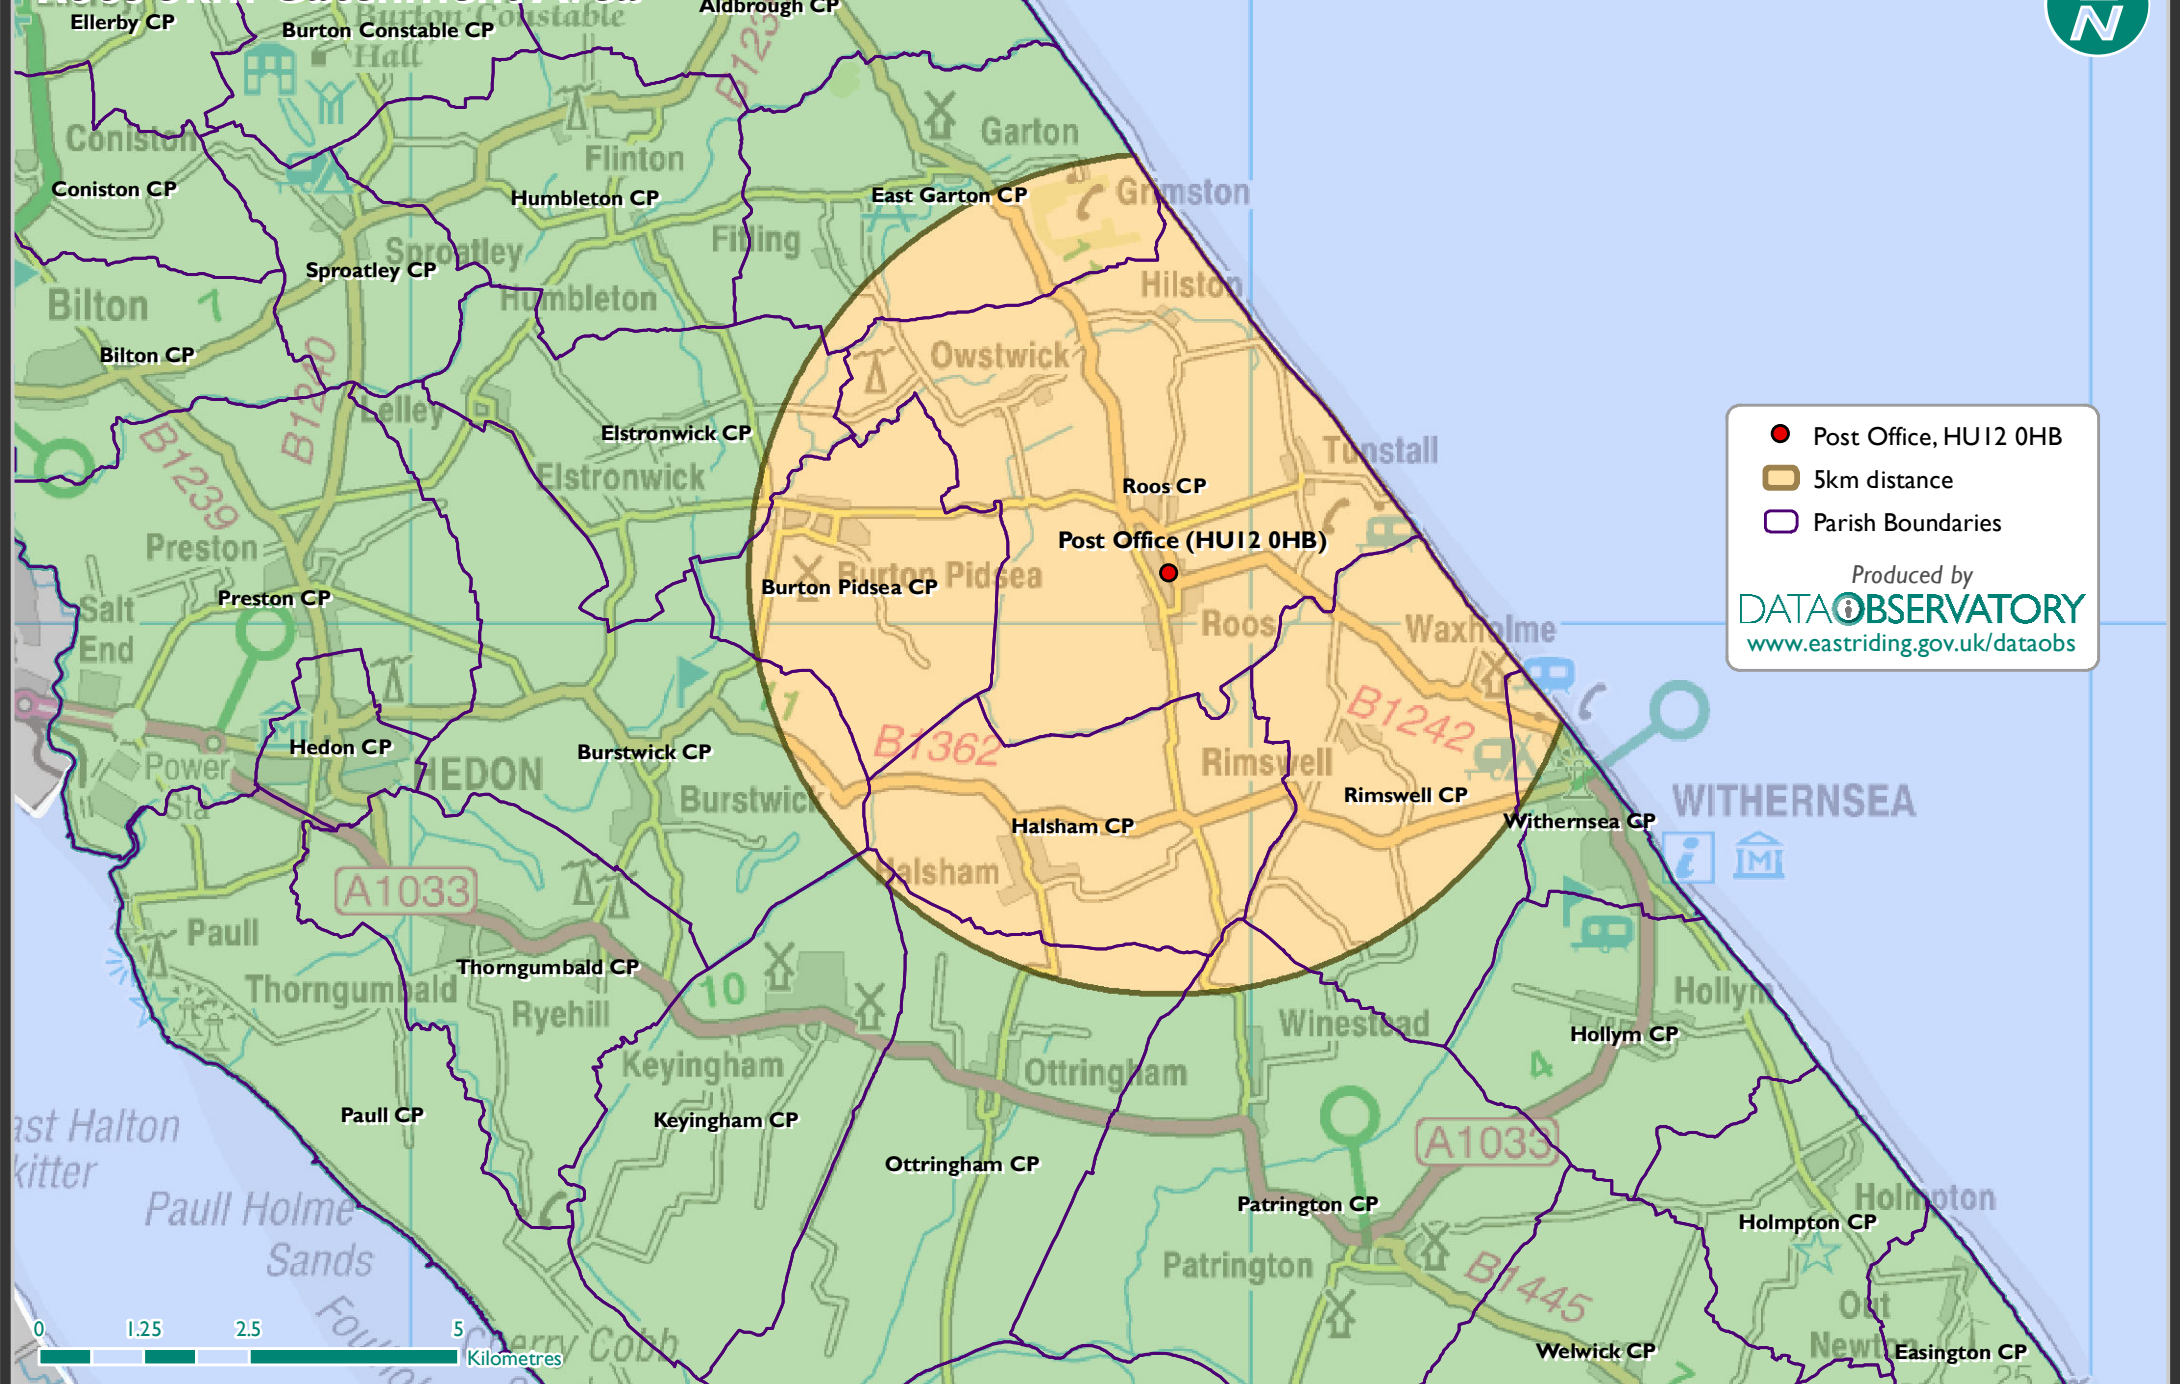

Roos 5km Catchment Area

- Post Office, HUI2 0HB
- 5km distance
- Parish Boundaries

Produced by
DATA OBSERVATORY
www.eastriding.gov.uk/dataobs

This map is reproduced from Ordnance Survey material with the permission of Ordnance Survey on behalf of Her Majesty's Stationery Office Crown copyright 2012. Unauthorised reproduction infringes Crown copyright and may lead to prosecution or civil proceedings. East Riding of Yorkshire Council 100023383.