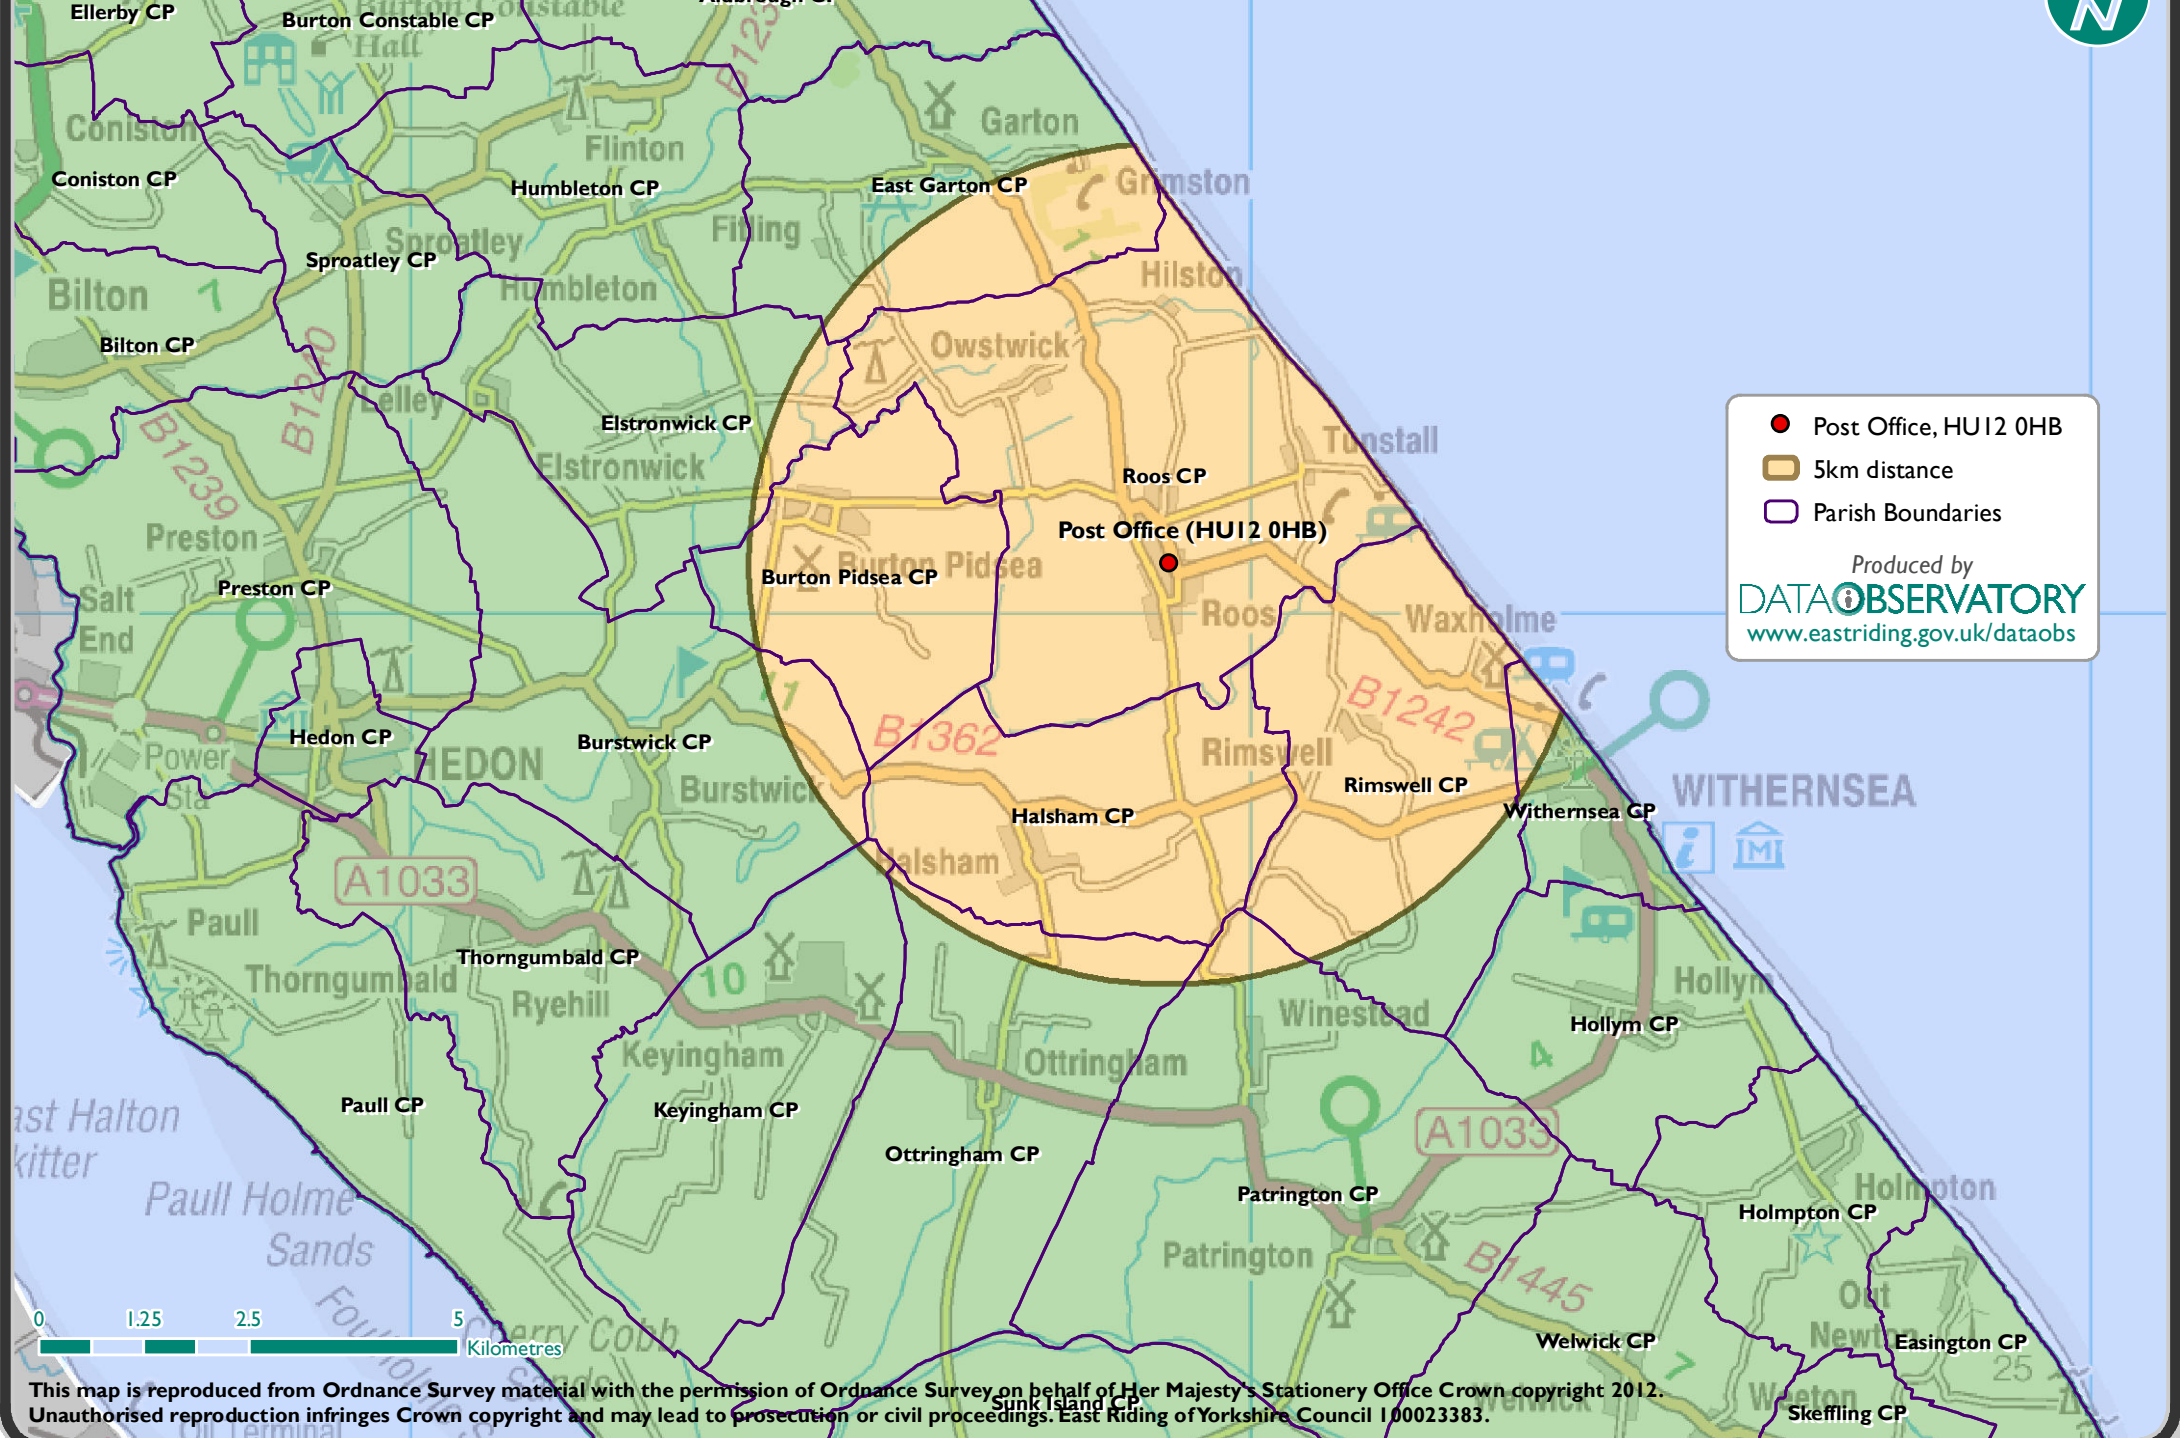

# Roos 5km Catchment Area

● Post Office, HUI2 0HB  
○ 5km distance  
▭ Parish Boundaries

Produced by  
**DATA OBSERVATORY**  
www.eastriding.gov.uk/dataobs

This map is reproduced from Ordnance Survey material with the permission of Ordnance Survey on behalf of Her Majesty's Stationery Office Crown copyright 2012. Unauthorised reproduction infringes Crown copyright and may lead to prosecution or civil proceedings. East Riding of Yorkshire Council 100023383.